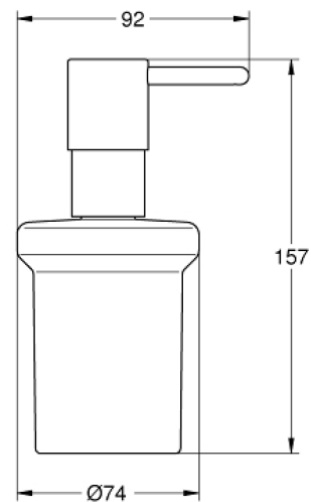

PROJECT		REF		REV	ITEM CODE	
LOCATION		DATE			PAGE	

SANITARY WARE SPECIFICATION SHEET

Item Descriptions	Grohe (Germany) "Essentials" Chrome plated soap dispenser with 160ml glass bottle	Illustration/ Drawing
Dimensions	L92 x W74 x H157 mm	 <div style="display: flex; justify-content: space-around; align-items: center;">   </div>
Model	40394001	
Material	Metal and Glass / Chrome Plated	
Manufacturer	Grohe (Germany)	
Source	Acme Sanitary Ware Co. Ltd Mr. Eric Wong/ Mr. Don Yuen	
Contact Tel/Fax	(852) 2388-7171 / (852) 2710-8012	
E-mail	acme@acmesanitary.com.hk	
Website	www.acmesanitary.com.hk	

Product Description

- material: glass / metal
- filling quantity 160 ml
- fits in the following holders:
 Essentials (40 369 xx1)
 Essentials Cube (40 508 000)
 Bau Cosmopolitan (40 585)
 Essentials Authentic (40 652)
- **GROHE StarLight** chrome finish